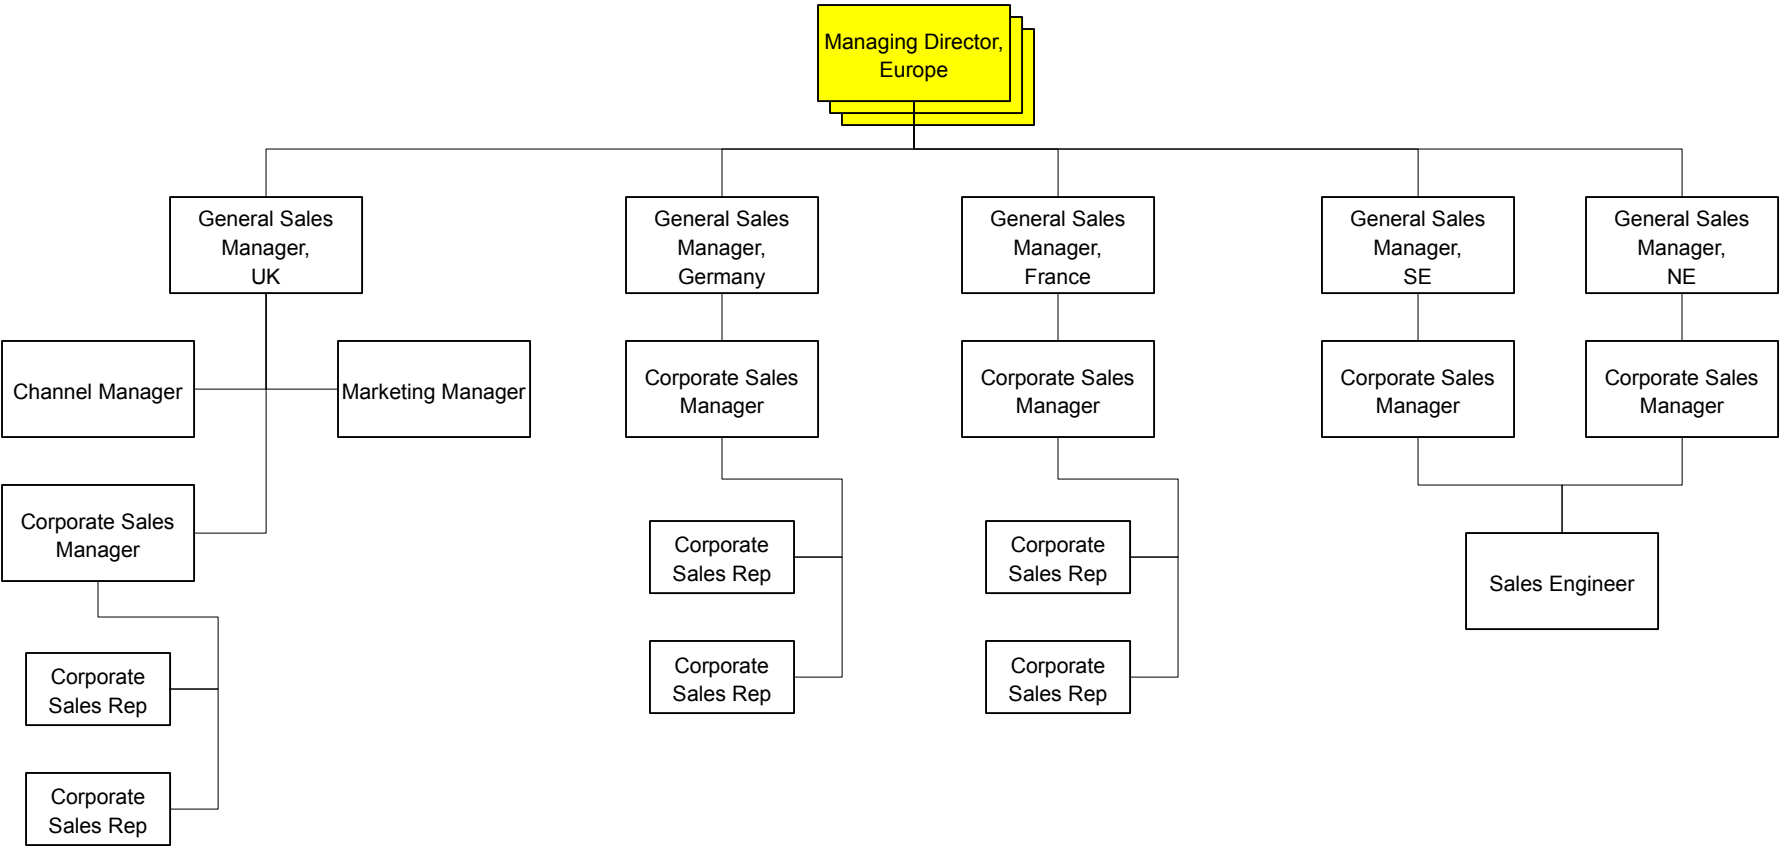

Double-click to return to previous page.

Double-click to proceed to the next page.