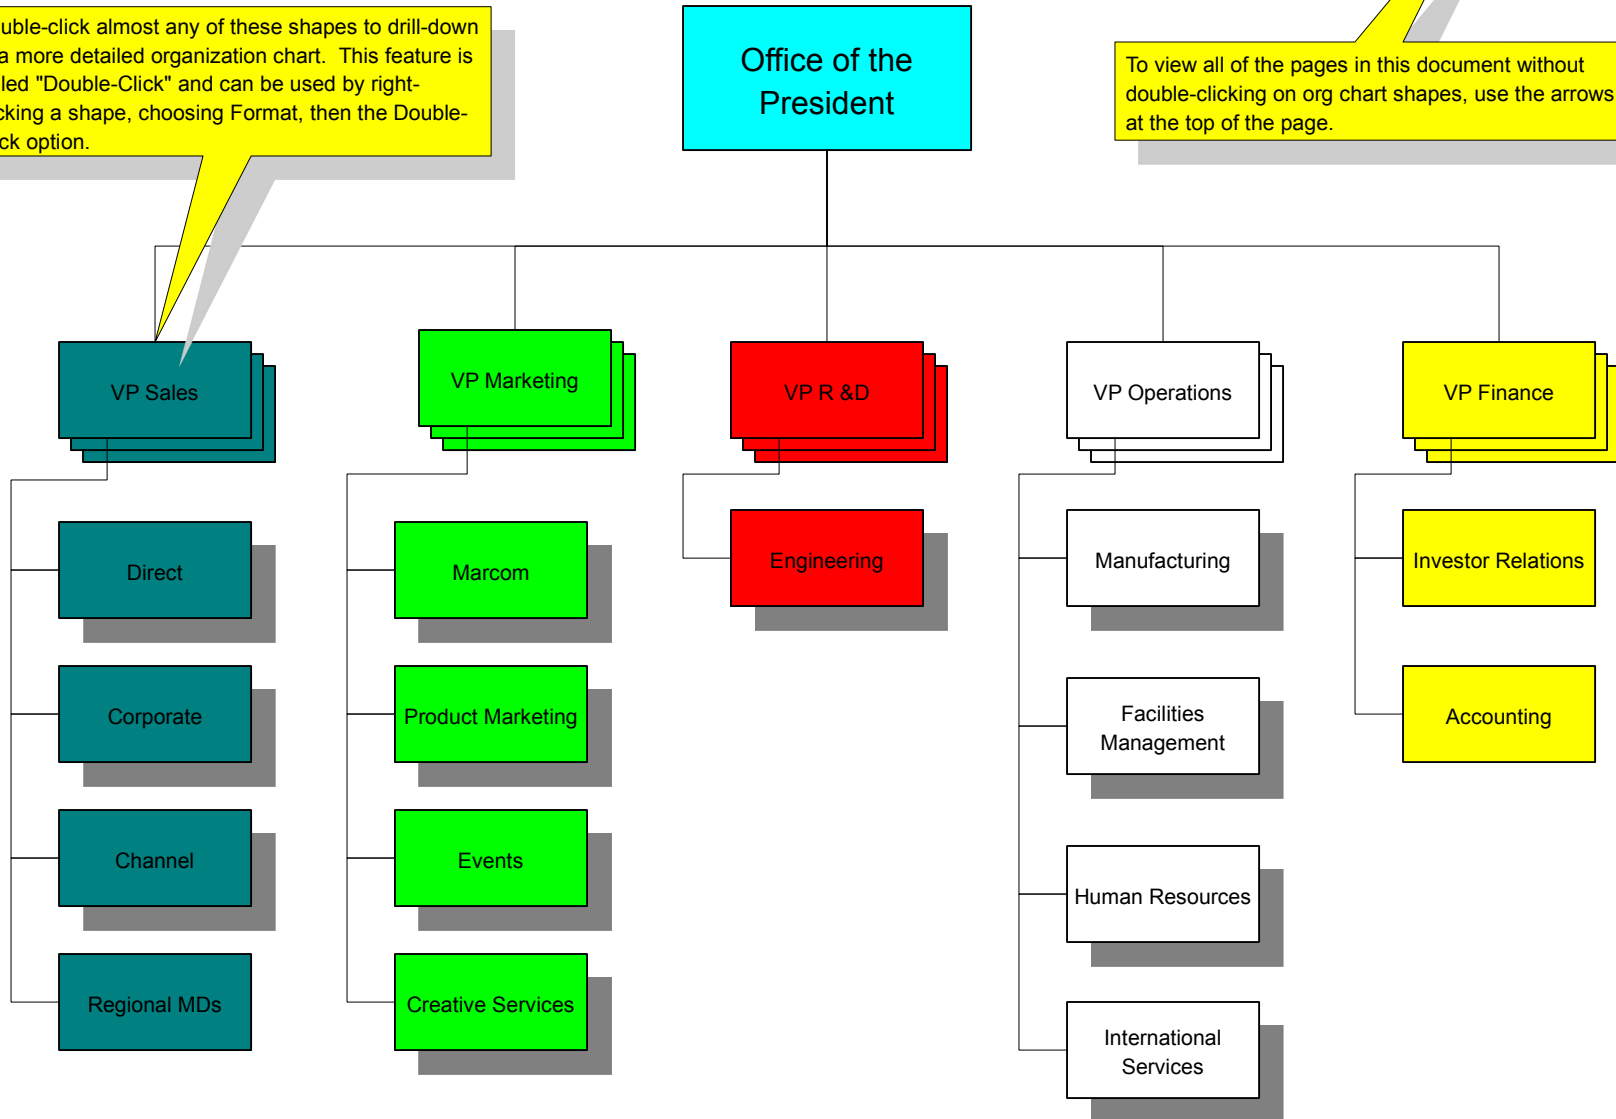

Cascadian Products, Inc. Worldwide Operations

Double-click to proceed to the next page.

Double-click to return to previous page.

Cascadian Products, Inc.

Corporate Headquarters Seattle, WA

Double-click to proceed to the next page.

Double-click almost any of these shapes to drill-down to a more detailed organization chart. This feature is called "Double-Click" and can be used by right-clicking a shape, choosing Format, then the Double-Click option.

To view all of the pages in this document without double-clicking on org chart shapes, use the arrows at the top of the page.

Double-click to return to previous page.

Double-click to proceed to the next page.

Double-click to return to previous page.

Double-click to proceed to the next page.

Double-click to return to previous page.

Double-click to proceed to the next page.

Double-click to return to previous page.